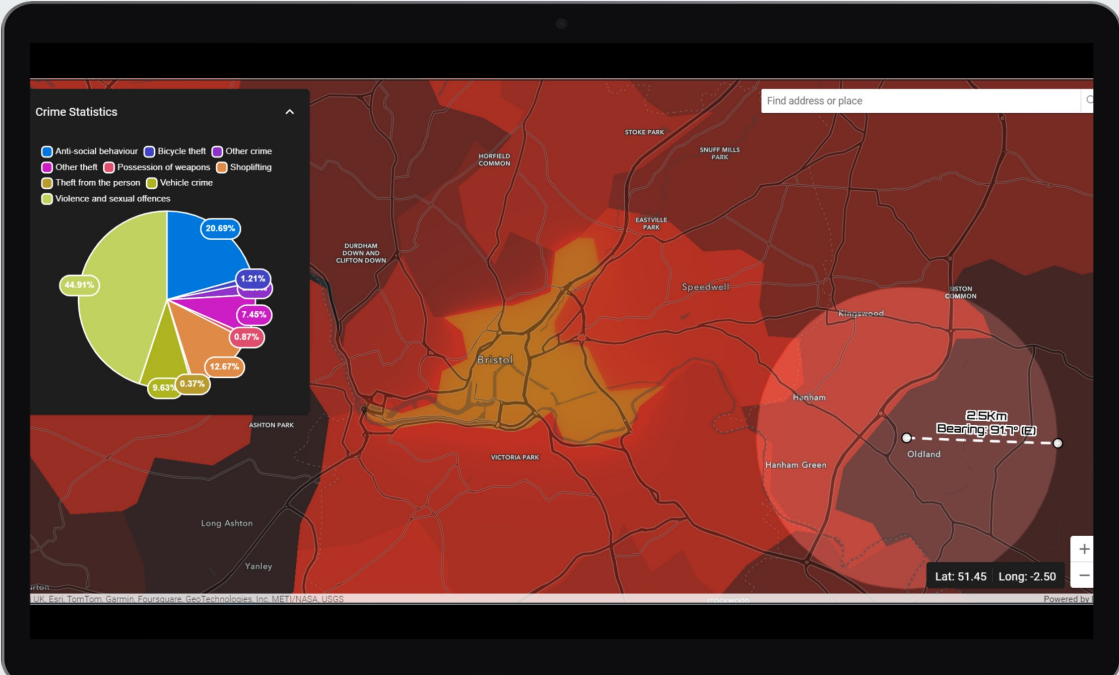

Centri

Transforming data into decisions

Centri is the innovative suite of Centralised Intelligence products from Roke Intelligence, providing data-driven situational awareness through geospatial platforms and data services.

Data-to-intelligence solutions

The landscape of global threats and media scenarios are in a constant state of flux, and geospatial visualisation of data is essential for decision-makers to have the latest and most accurate insights to make informed decisions in today's dynamic world.

Centri solutions fuse and layer georeferenced datasets to reveal relationships and patterns that are often hidden in the complexity of large volumes of data enabling users to draw insights from near real-time data and elevate decision-making from best guess to data-backed precision.

By seamlessly combining automated data-feeds within custom user-interfaces Centri provides organisations with a single source of truth and democratises access to geospatial intelligence across organisations. Trust Centri, the data-to-intelligence solution driving excellence and innovation at your organisation.